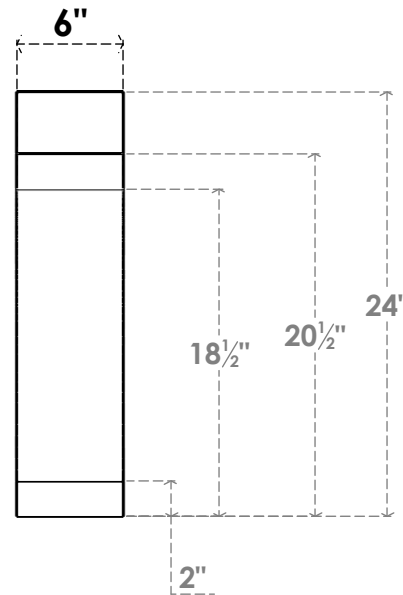

ITEM NUMBER: BRCPC060X12000X24000LEC

6"W X 12"D X 24"H LEGACY ARCHITECTURAL GRADE PVC CLOSED KNEE BRACE

SIDE PROFILE

FRONT PROFILE

ISOMETRIC

EKENA MILLWORK
2300 WEST MAIN ST.
CLARKSVILLE, TX 75426
TOLL FREE: 866-607-0453
WWW.EKENAMILLWORK.COM

NOTES

1. INSTALLATION TO BE COMPLETED IN ACCORDANCE WITH MANUFACTURER'S SPECIFICATIONS.
2. DRAWING MAY NOT BE TO SCALE
3. THIS DRAWING IS INTENDED FOR DESIGN AND PLANNING PURPOSES ONLY.
4. ALL INFORMATION CONTAINED HEREIN WAS CURRENT AT THE TIME OF DEVELOPMENT BUT MUST BE REVIEWED AND APPROVED BY THE PRODUCT MANUFACTURER TO BE CONSIDERED ACCURATE.
5. ARCHITECTURAL GRADE PVC PRODUCTS ARE MADE FROM EXPANDED CELLULAR PVC AND COME NATURALLY WHITE BUT MAY BE PAINTED