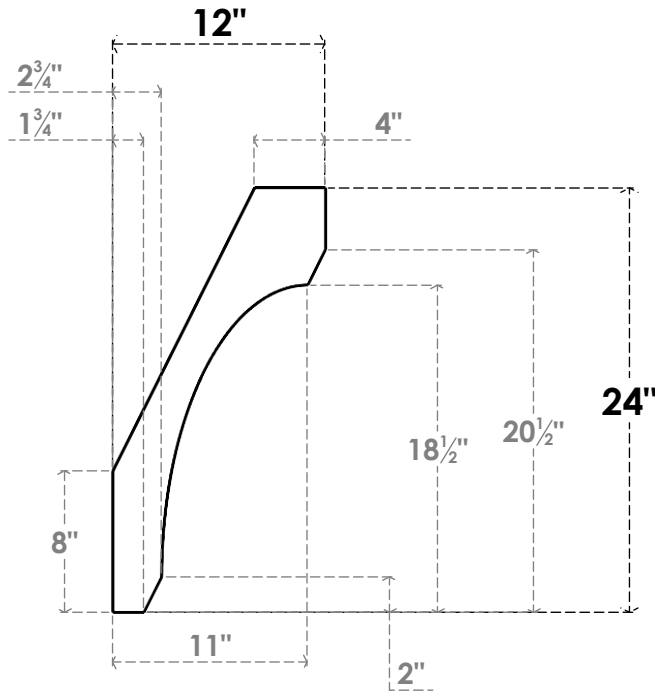

ITEM NUMBER: BRCPC060X12000X24000LEC

6"W X 12"D X 24"H LEGACY ARCHITECTURAL GRADE PVC CLOSED KNEE BRACE

SIDE PROFILE

FRONT PROFILE

ISOMETRIC

EKENA MILLWORK
2300 WEST MAIN ST.
CLARKSVILLE, TX 75426
TOLL FREE: 866-607-0453
WWW.EKENAMILLWORK.COM

NOTES

1. INSTALLATION TO BE COMPLETED IN ACCORDANCE WITH MANUFACTURER'S SPECIFICATIONS.
2. DRAWING MAY NOT BE TO SCALE
3. THIS DRAWING IS INTENDED FOR DESIGN AND PLANNING PURPOSES ONLY.
4. ALL INFORMATION CONTAINED HEREIN WAS CURRENT AT THE TIME OF DEVELOPMENT BUT MUST BE REVIEWED AND APPROVED BY THE PRODUCT MANUFACTURER TO BE CONSIDERED ACCURATE.
5. ARCHITECTURAL GRADE PVC PRODUCTS ARE MADE FROM EXPANDED CELLULAR PVC AND COME NATURALLY WHITE BUT MAY BE PAINTED